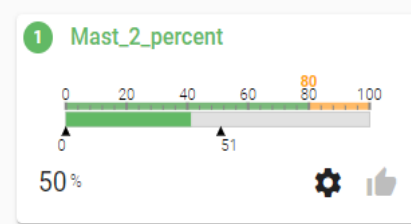

49%

Max data :

B_P_1_in_0_2

Visual demo foil

Visual sensor

Visual demo batten

ALERTS

Alarms

Show groups: Level: Alarm Warning Not triggered

1 Group 1

2 Group 2

3 Group 3

STATUS & SETTINGS

Status and settings

System

- Hardware** Status and load ● ▾
- Software** Health indicators ● ▾
- Interfaces** Status and load ● ▾