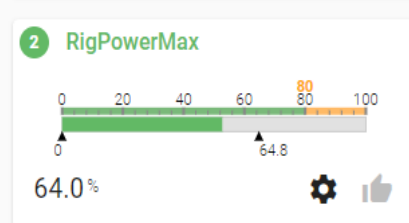

49%

Max data :

B_P_1_in_0_2

Visual demo foil

Visual sensor

Visual demo batten

ALERTS

Alarms

Show groups: Level: Alarm Warning Not triggered

1 Group 1

2 Group 2

3 Group 3

STATUS & SETTINGS

Status and settings

System

- Hardware** Status and load ● ▾
- Software** Health indicators ● ▾
- Interfaces** Status and load ● ▾