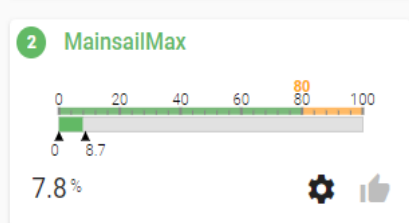

49%

Max data :

B_P_1_in_0_2

Visual demo foil

Visual sensor

Visual demo batten

ALERTS

Alarms

Show groups: Level: Alarm Warning Not triggered

1 Group 1

2 Group 2

3 Group 3

STATUS & SETTINGS

Status and settings

System

- Hardware** Status and load ● ▾
- Software** Health indicators ● ▾
- Interfaces** Status and load ● ▾