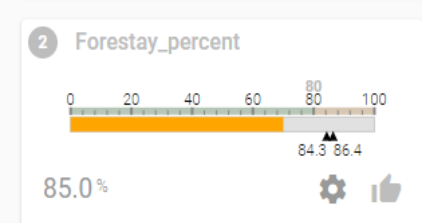

49%

Max data :

B_P_1_in_0_2

Visual demo foil

Visual sensor

Visual demo batten

ALERTS

Alarms

Show groups: Level: Alarm Warning Not triggered

1 Group 1

2 Group 2

3 Group 3

STATUS & SETTINGS

Status and settings

System

- Hardware** Status and load ● ▾
- Software** Health indicators ● ▾
- Interfaces** Status and load ● ▾