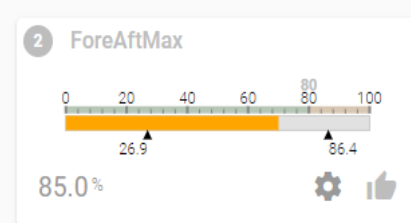

49%

Max data :

B_P_1_in_0_2

Visual demo foil

Visual sensor

Visual demo batten

ALERTS

Alarms

Show groups: Level: Alarm Warning Not triggered

1 Group 1

2 Group 2

3 Group 3

STATUS & SETTINGS

Status and settings

System

- Hardware** Status and load ● ▾
- Software** Health indicators ● ▾
- Interfaces** Status and load ● ▾