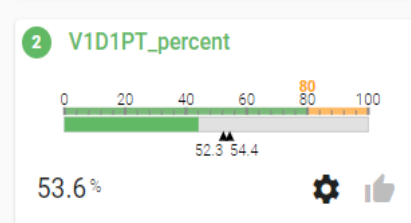

49%

Max data :

B_P_1_in_0_2

Visual demo foil

Visual sensor

Visual demo batten

ALERTS

Alarms

Show groups: Level: Alarm Warning Not triggered

1 Group 1

2 Group 2

3 Group 3

STATUS & SETTINGS

Status and settings

System

- Hardware** Status and load ● ▾
- Software** Health indicators ● ▾
- Interfaces** Status and load ● ▾