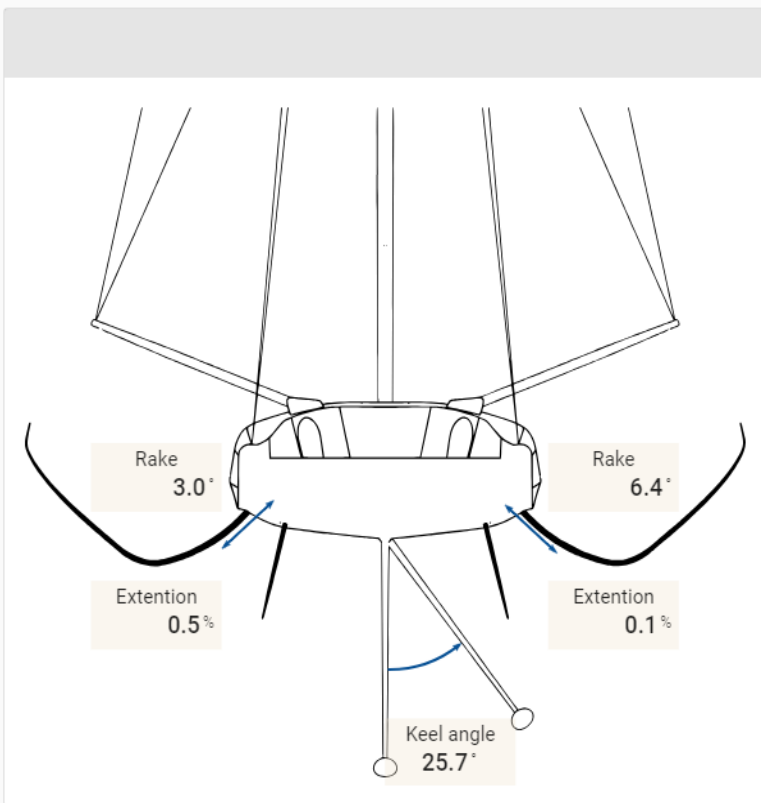

ENERGY

WATER INGRESS

Water Ingress

Overview

LOADS

Loads

Navigation

Ship data

TWA
2.8°

TWS
10.4 kn

MS Extension
20%

Heel
14.1°

Boat speed
12.5 kn

0.0%

Strain

Max strain