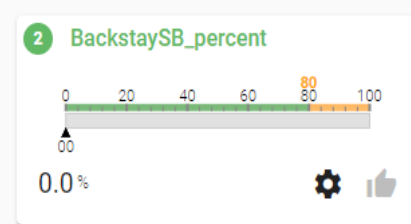

49%

Max data :

B_P_1_in_0_2

Visual demo foil

Visual sensor

Visual demo batten

ALERTS

Alarms

Show groups: Level: Alarm Warning Not triggered

1 Group 1

2 Group 2

3 Group 3

STATUS & SETTINGS

Status and settings

System

- Hardware** Status and load ● ▾
- Software** Health indicators ● ▾
- Interfaces** Status and load ● ▾