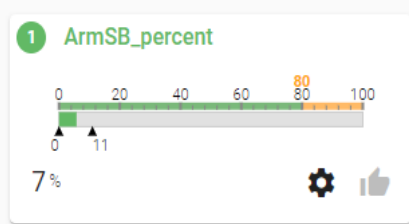

49%

Max data :

B_P_1_in_0_2

Visual demo foil

Visual sensor

Visual demo batten

ALERTS

Alarms

Show groups: Level: Alarm Warning Not triggered

1 Group 1

2 Group 2

3 Group 3

STATUS & SETTINGS

Status and settings

System

- Hardware** Status and load ● ▾
- Software** Health indicators ● ▾
- Interfaces** Status and load ● ▾