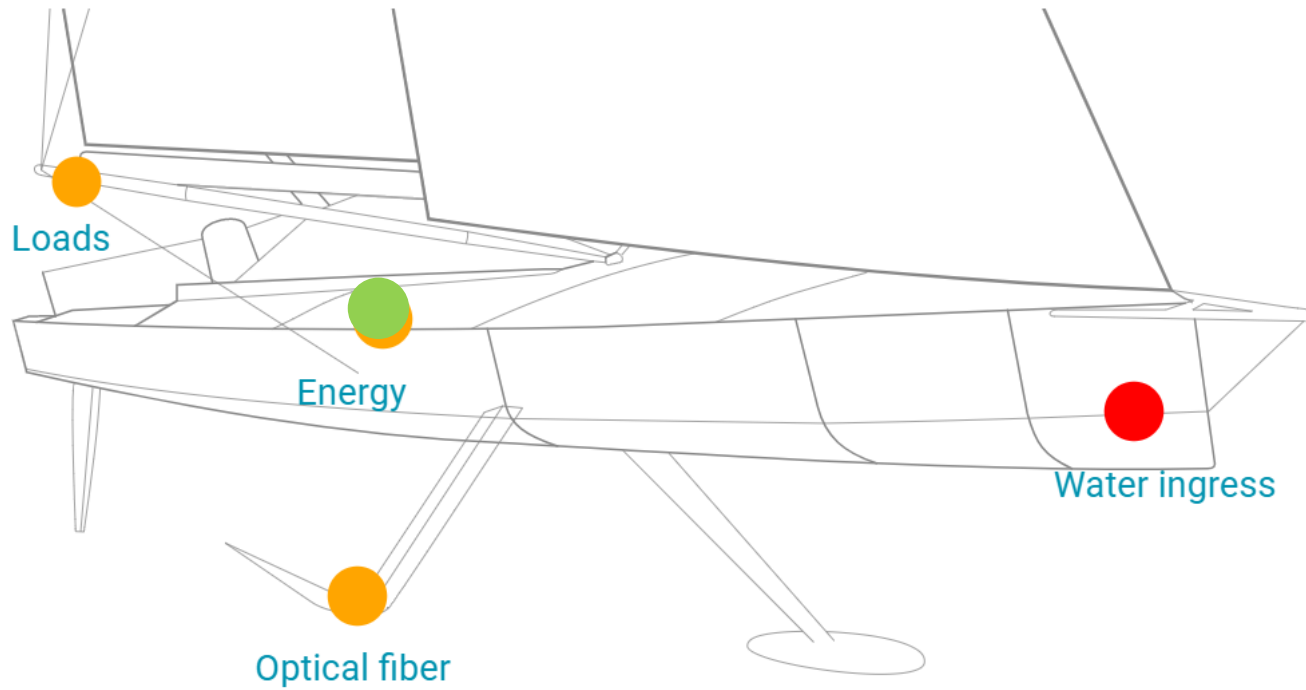

EXOCET BLUE

USER INTERFACE CASE STUDIES

DASHBOARDS

CONTROL PANEL

Control Panel

Overview

Ship data

TWA	TWD	TWS
--	--	--
Heel	KeelAngle	Boat speed
--	-1.6°	--

Max loads and optical fiber

Optical fiber maximum	Load maximum
44.0 με	80%
Appendage name	Appendage name
B_P_o_0_5	J3

Energy

Mean charge	Charge current	Load current
84.9%	17.2 A	38.6 A

A horizontal progress bar with a scale from 0 to 100. The bar is filled to the 84.9% mark, corresponding to the 'Mean charge' value above.