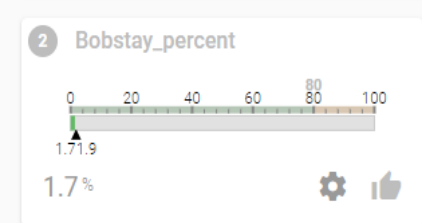

49%

Max data :

B_P_1_in_0_2

Visual demo foil

Visual sensor

Visual demo batten

ALERTS

Alarms

Show groups: Level: Alarm Warning Not triggered

1 Group 1

2 Group 2

3 Group 3

STATUS & SETTINGS

Status and settings

System

- Hardware** Status and load ● ▾
- Software** Health indicators ● ▾
- Interfaces** Status and load ● ▾