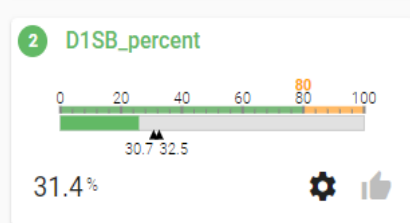

49%

Max data :

B_P_1_in_0_2

Visual demo foil

Visual sensor

Visual demo batten

ALERTS

Alarms

Show groups: Level: Alarm Warning Not triggered

1 Group 1

2 Group 2

3 Group 3

STATUS & SETTINGS

Status and settings

System

- Hardware** Status and load ● ▾
- Software** Health indicators ● ▾
- Interfaces** Status and load ● ▾