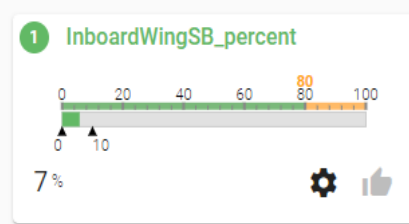

49%

Max data :

B_P_1_in_0_2

Visual demo foil

Visual sensor

Visual demo batten

ALERTS

Alarms

Show groups: Level: Alarm Warning Not triggered

1 Group 1

2 Group 2

3 Group 3

STATUS & SETTINGS

Status and settings

System

- Hardware** Status and load ● ▾
- Software** Health indicators ● ▾
- Interfaces** Status and load ● ▾