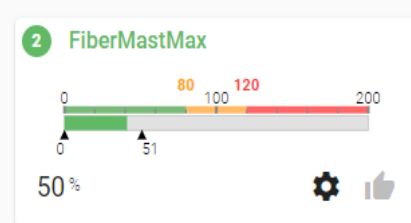

TWA
2.8°

TWS
10.4 kn

MS Extension
20%

Heel
14.1°

Boat speed
12.5 kn

0.0%

Strain

Max strain

49%

Max data :

B_P_1_in_0_2

Visual demo foil

Visual sensor

Visual demo batten

ALERTS

Alarms

Show groups: Level: Alarm Warning Not triggered

1 Group 1

2 Group 2

3 Group 3

STATUS & SETTINGS

Status and settings

System

- Hardware** Status and load ● ▾
- Software** Health indicators ● ▾
- Interfaces** Status and load ● ▾

Data extreme values (min and max): 

System logs: 

Alarms

Show icon in header:

Ebable alarm popup:

Date and time

Show in header:

System date and time: Oct 4, 2023 9:27:26 AM