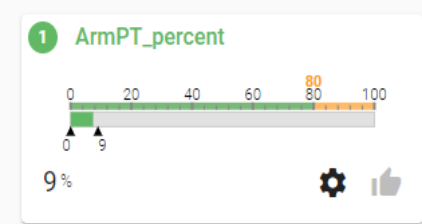

49%

Max data :

B_P_1_in_0_2

Visual demo foil

Visual sensor

Visual demo batten

ALERTS

Alarms

Show groups: Level: Alarm Warning Not triggered

1 Group 1

2 Group 2

3 Group 3

STATUS & SETTINGS

Status and settings

System

- Hardware** Status and load ● ▾
- Software** Health indicators ● ▾
- Interfaces** Status and load ● ▾

Data extreme values (min and max): 

System logs: 

Alarms

Show icon in header:

Ebable alarm popup:

Date and time

Show in header:

System date and time: Oct 4, 2023 9:27:26 AM