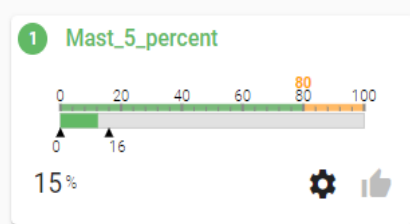

49%

Max data :

B_P_1_in_0_2

Visual demo foil

Visual sensor

Visual demo batten

ALERTS

Alarms

Show groups: Level: Alarm Warning Not triggered

1 Group 1

2 Group 2

3 Group 3

STATUS & SETTINGS

Status and settings

System

- Hardware** Status and load ● ▾
- Software** Health indicators ● ▾
- Interfaces** Status and load ● ▾