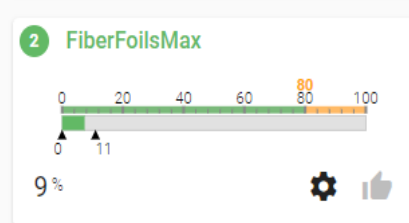

49%

Max data :

B_P_1_in_0_2

Visual demo foil

Visual sensor

Visual demo batten

ALERTS

Alarms

Show groups: Level: Alarm Warning Not triggered

1 Group 1

2 Group 2

3 Group 3

STATUS & SETTINGS

Status and settings

System

- Hardware** Status and load ● ▾
- Software** Health indicators ● ▾
- Interfaces** Status and load ● ▾