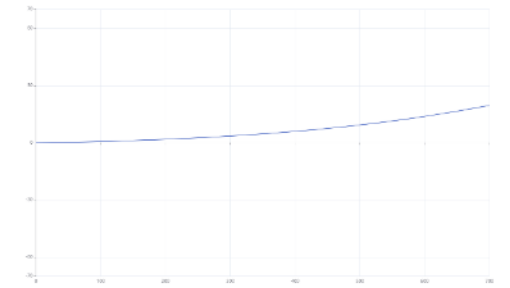

Last hour consumption
5.1 A

Last hour peak
6.3 A

[Details](#)

Production

Energy production
12.4 A

Last hour production
7.2 A

Last hour peak
11.6 A

[Details](#)

TWA
2.8°

TWS
10.4 kn

MS Extension
20%

Heel
14.1°

Boat speed
12.5 kn

0.0%

Strain

Max strain

49%

Max data :

B_P_1_in_0_2

Visual demo foil

Visual sensor

Visual demo batten

ALERTS

Alarms

Show groups: Level: Alarm Warning Not triggered

1 Group 1

2 Group 2

3 Group 3

STATUS & SETTINGS

Status and settings

System

- Hardware** Status and load ● ▾
- Software** Health indicators ● ▾
- Interfaces** Status and load ● ▾