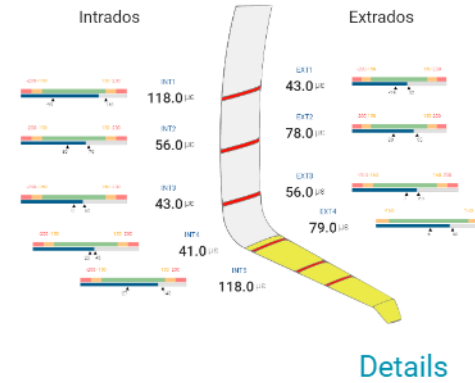

ENERGY

WATER INGRESS

Water Ingress

Overview

LOADS

Loads

Navigation

Ship data

TWA
2.8°

TWS
10.4 kn

MS Extension
20%

Heel
14.1°

Boat speed
12.5 kn

0.0%

Strain

Max strain

49%

Max data :

B_P_1_in_0_2

Visual demo foil

Visual sensor

Visual demo batten

ALERTS

Alarms

Show groups: Level: Alarm Warning Not triggered

1 Group 1

2 Group 2

3 Group 3

STATUS & SETTINGS

Status and settings

System

- Hardware** Status and load ● ▾
- Software** Health indicators ● ▾
- Interfaces** Status and load ● ▾