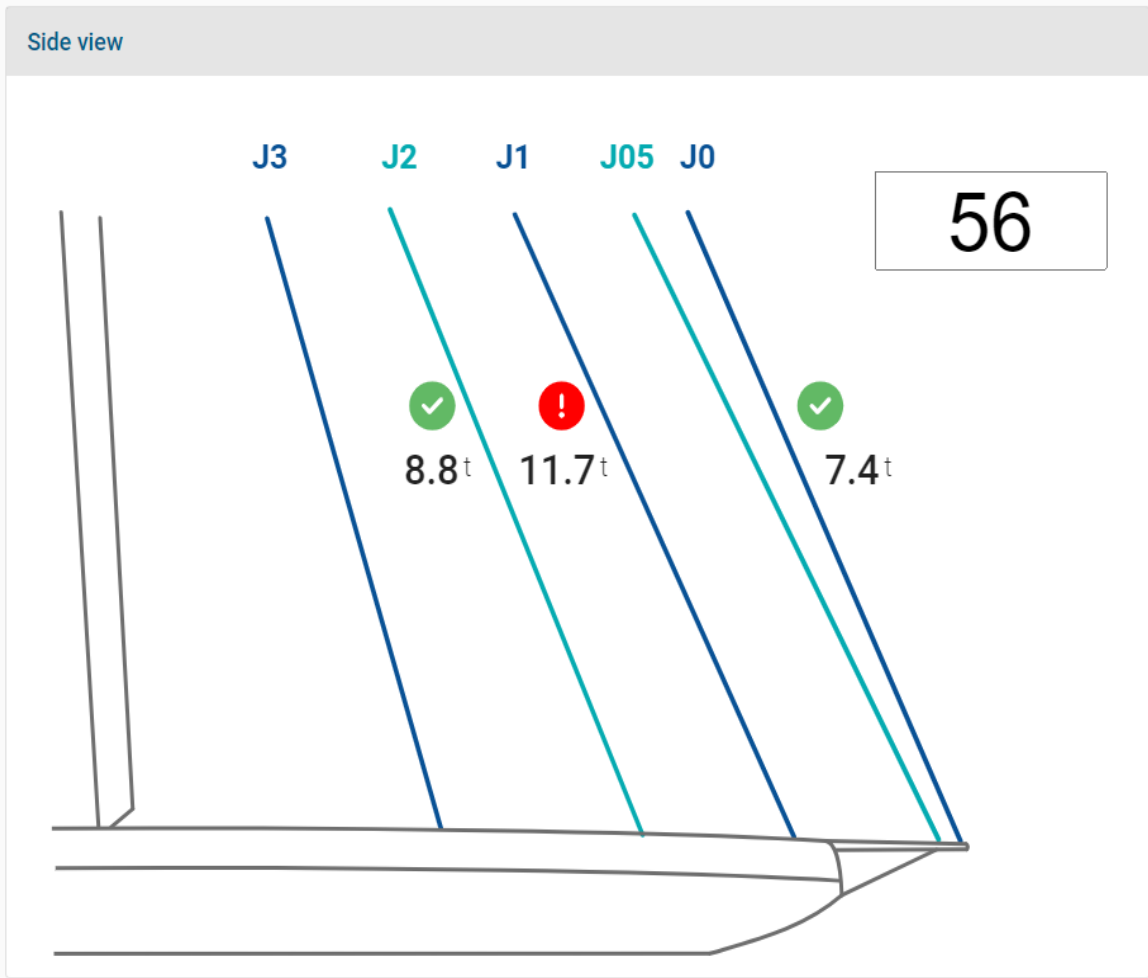

Max loads and optical fiber

Optical fiber maximum	Load maximum
44.0 με	80%
Appendage name	Appendage name
B_P_o_0_5	J3

Energy

Mean charge	Charge current	Load current
84.9%	17.2 A	38.6 A

A horizontal progress bar with a scale from 0 to 100. The bar is filled to the 84.9% mark, corresponding to the 'Mean charge' value above.

Last hour consumption
5.1 A

Last hour peak
6.3 A

[Details](#)

Production

Energy production
12.4 A

Last hour production
7.2 A

Last hour peak
11.6 A

[Details](#)

ENERGY

WATER INGRESS

Water Ingress

Overview

LOADS

Loads

Navigation

Ship data

TWA
2.8°

TWS
10.4 kn

MS Extension
20%

Heel
14.1°

Boat speed
12.5 kn

0.0%

Strain

Max strain