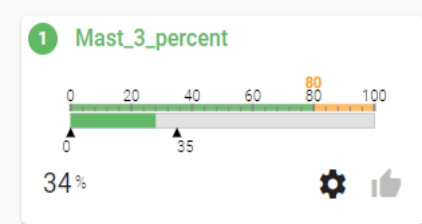

49%

Max data :

B_P_1_in_0_2

Visual demo foil

Visual sensor

Visual demo batten

ALERTS

Alarms

Show groups: Level: Alarm Warning Not triggered

1 Group 1

2 Group 2

3 Group 3

STATUS & SETTINGS

Status and settings

System

- Hardware** Status and load ● ▾
- Software** Health indicators ● ▾
- Interfaces** Status and load ● ▾