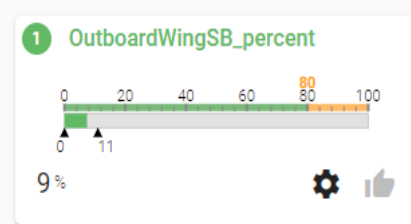

49%

Max data :

B_P_1_in_0_2

Visual demo foil

Visual sensor

Visual demo batten

ALERTS

Alarms

Show groups: Level: Alarm Warning Not triggered

1 Group 1

2 Group 2

3 Group 3

STATUS & SETTINGS

Status and settings

System

- Hardware** Status and load ● ▾
- Software** Health indicators ● ▾
- Interfaces** Status and load ● ▾