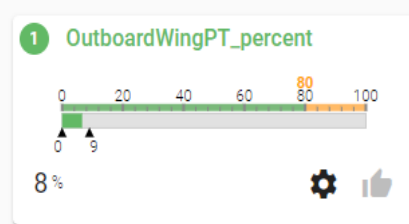

49%

Max data :

B_P_1_in_0_2

Visual demo foil

Visual sensor

Visual demo batten

ALERTS

Alarms

Show groups: Level: Alarm Warning Not triggered

1 Group 1

2 Group 2

3 Group 3

STATUS & SETTINGS

Status and settings

System

- Hardware** Status and load ● ▾
- Software** Health indicators ● ▾
- Interfaces** Status and load ● ▾