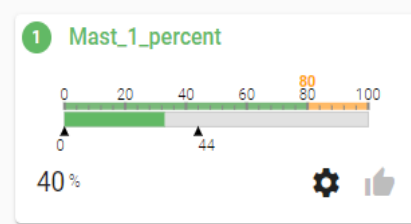

49%

Max data :

B_P_1_in_0_2

Visual demo foil

Visual sensor

Visual demo batten

ALERTS

Alarms

Show groups: Level: Alarm Warning Not triggered

1 Group 1

2 Group 2

3 Group 3

STATUS & SETTINGS

Status and settings

System

- Hardware** Status and load ● ▾
- Software** Health indicators ● ▾
- Interfaces** Status and load ● ▾