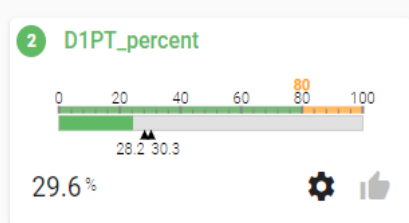

49%

Max data :

B_P_1_in_0_2

Visual demo foil

Visual sensor

Visual demo batten

ALERTS

Alarms

Show groups: Level: Alarm Warning Not triggered

1 Group 1

2 Group 2

3 Group 3

STATUS & SETTINGS

Status and settings

System

- Hardware** Status and load ● ▾
- Software** Health indicators ● ▾
- Interfaces** Status and load ● ▾