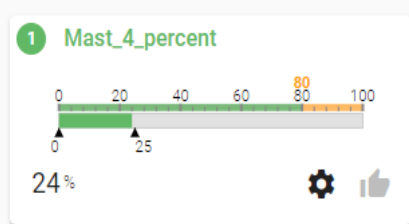

49%

Max data :

B_P_1_in_0_2

Visual demo foil

Visual sensor

Visual demo batten

ALERTS

Alarms

Show groups: Level: Alarm Warning Not triggered

1 Group 1

2 Group 2

3 Group 3

STATUS & SETTINGS

Status and settings

System

- Hardware** Status and load ● ▾
- Software** Health indicators ● ▾
- Interfaces** Status and load ● ▾