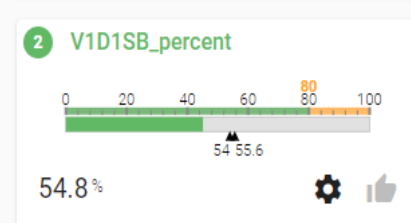

49%

Max data :

B_P_1_in_0_2

Visual demo foil

Visual sensor

Visual demo batten

ALERTS

Alarms

Show groups: Level: Alarm Warning Not triggered

1 Group 1

2 Group 2

3 Group 3

STATUS & SETTINGS

Status and settings

System

- Hardware** Status and load ● ▾
- Software** Health indicators ● ▾
- Interfaces** Status and load ● ▾