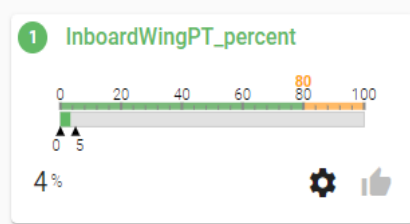

49%

Max data :

B_P_1_in_0_2

Visual demo foil

Visual sensor

Visual demo batten

ALERTS

Alarms

Show groups: Level: Alarm Warning Not triggered

1 Group 1

2 Group 2

3 Group 3

STATUS & SETTINGS

Status and settings

System

- Hardware** Status and load ● ▾
- Software** Health indicators ● ▾
- Interfaces** Status and load ● ▾